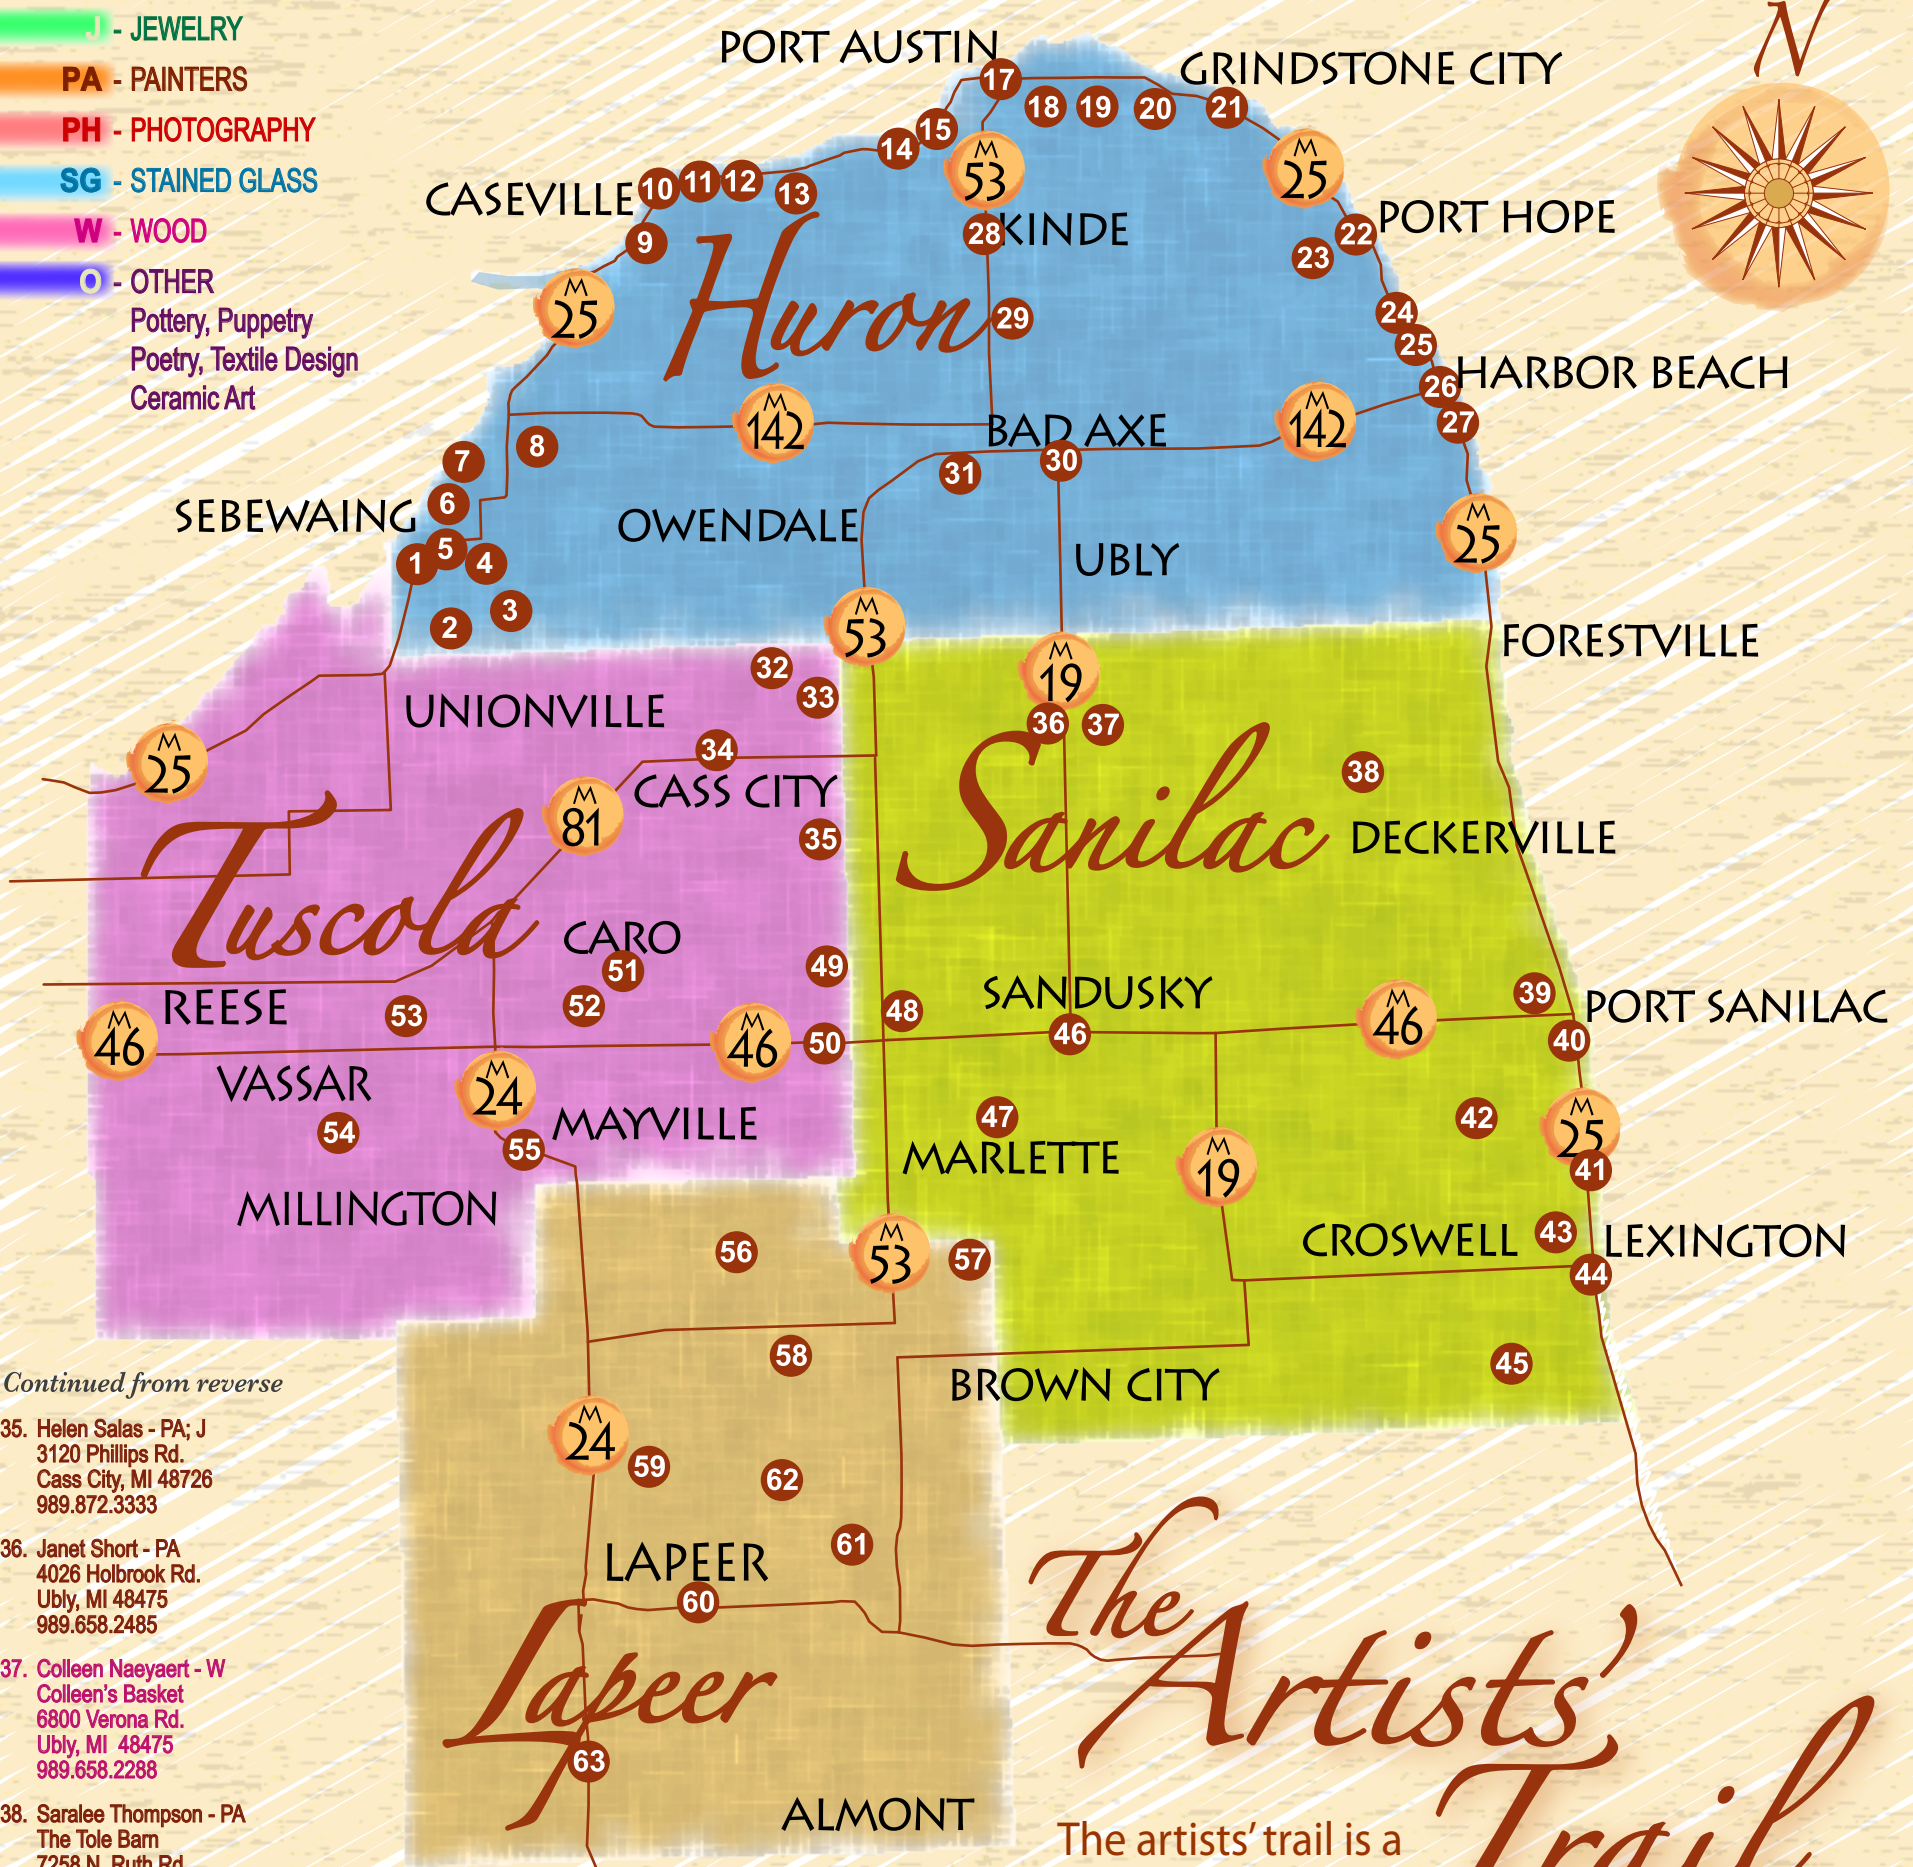

- J - JEWELRY
- PA - PAINTERS
- PH - PHOTOGRAPHY
- SG - STAINED GLASS
- W - WOOD
- O - OTHER
  Pottery, Puppetry
  Poetry, Textile Design
  Ceramic Art

Continued from reverse

35. Helen Salas - PA; J
  3120 Phillips Rd.
  Cass City, MI 48726
  989.872.3333
36. Janet Short - PA
  4026 Holbrook Rd.
  Ubyly, MI 48475
  989.658.2485
37. Colleen Naeyaert - W
  Colleen's Basket
  6800 Verona Rd.
  Ubyly, MI 48475
  989.658.2288
38. Saralee Thompson - PA
  The Tole Barn
  7258 N. Ruth Rd.
  Minden City, MI 48456
  989.864.3639
39. Joseph Bulone - PA
  285 S. Lake
  Port Sanilac, MI 48469
  810.622.8253
40. Shirley Denison - O
  Bark Shanty Tiles
  7300 Cherry St.
  Port Sanilac, MI 48469
  810.622.9526
40. Bill Willis - PA
  PO Box 98
  Port Sanilac, MI 48469
  810.622.8242
40. Ray Emond - O
  Village Pottery
  Studio & Gal.
  215 S. Ridge St.
  Port Sanilac, MI 48469
  810.622.8320
40. Jack Passfield - PA
  203 S. Lake St.
  Port Sanilac, MI 48469
  810.622.9633
41. Julienne Jaworski - PA
  The Artworkz
  1769 S. Lakeshore Rd.
  Carsonville, MI 48419
  810.622.8410
41. Nancy Cannon - O
  Earth Images
  7160 Wiltsie Rd.
  Lexington, MI 48450
  810.359.2082
  www.allearthtiles.com
42. Dawn Franzel - PA
  5857 Townsend Rd.
  Croswell, MI 48422
  810.679.3956

43. Robin Hages - O
  Spun Gallery
  7059 Lakeshore
  Lexington, MI 48450
  810.359.5222
43. Diana & Roger Hages - O
  Beach Art Designs
  7059 Lakeshore
  Lexington, MI 48450
  810.359.5222
  www.beachartdesigns.com
44. Gene Komaromi - PH
  7334 Laurel
  Lexington, MI 48450
  810.359.8594
44. Samuel Borg - PA
  Borg's Art Studio, Ltd.
  5981 Lakeshore Rd.
  Lexington, MI 48450
  810.359.7957
  www.greatlakes.net-samborg
45. Randy Simmons - PA
  5061 Gardner Lane
  Croswell, MI 48422
  810.679.0174
46. Greg Irwin - PA
  81 Lincoln St.
  Sandusky, MI 48471
  810.648.5381
46. Mr. Bob Danek - W
  161 Maple Circle Drive
  Sandusky, MI 48471
  810.648.4216

46. Sandusky Arts Council
  116 W. Sanilac
  Sandusky, MI 48471
  810.648.3783
  www.sanduskyarts.org
46. Dorothy Warner - O
  1300 N. Gates Rd.
  Sandusky, MI 48471
  810.404.4250
47. Donna Flannigan - PA
  5910 Walker Rd.
  Marlette, MI 48453
  989.635.7010
47. Marlette Community
  Art Center
  PO Box 264
  Marlette, MI 48453
  www.marlettecommunityartcenter.org
48. Renee Kaczynski - PA; O
  6607 Sadler Rd.
  Decker, MI 48426
  989.635.7344
49. Antoinette Stachura - O
  1572 N. Crawford Rd.
  Deford, MI 48729
  989.872.4519
50. Ruth Ann Mersino - PA
  Mersino Art
  5855 S. Cemetery Rd.
  Kingston, MI 48741-9727
  989.761.7758
  www.mersinoart.8m.com
51. Thumb Area
  Center for the Arts
  102 Joy St., Box 131
  Caro, MI 48723
  989.673.5266
  www.tacfta.org

52. Ms. Vivian Hoose - PA
  3370 Lee Hill Rd.
  Caro, MI 48723
  989.672.3569
53. Ms. Judy Woem - W
  3401 Bruisee Rd.
  Caro, MI 48723
  989.673.6127
54. Ms. Kathy Shauger - W
  1075 E. Swaffer Rd.
  Mayville, MI 48744
  989.843.5842
55. Myles Willard - PH
  Willard's Outdoor
  Photo Art
  2158 W. Saginaw Rd.
  Mayville, MI 48744
  989.843.6453
56. John McDonnell - PA
  3205 McKillop Rd.
  Clifford, MI 48727
  810.688.2938