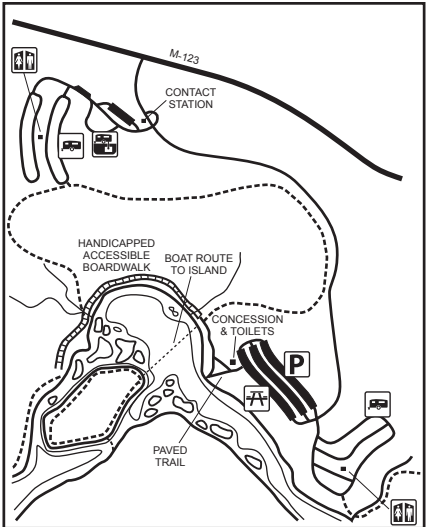

Tahquamenon Falls State Park

- LEGEND**
- PAVED ROAD
 - DIRT ROAD
 - - - POOR DIRT ROAD
 - - - FOOT TRAIL
 - - - AREA BOUNDARY
 - STATE PARK LAND
 - 🏠 HEADQUARTERS
 - 🏠 MODERN CAMPGROUND
 - 🏠 RUSTIC/SEMI-MODERN CAMPGROUND
 - 🏠 PICNIC AREA
 - 🚻 RESTROOM
 - 🚻 SANITATION STATION
 - P PARKING
 - 🏊 SWIMMING