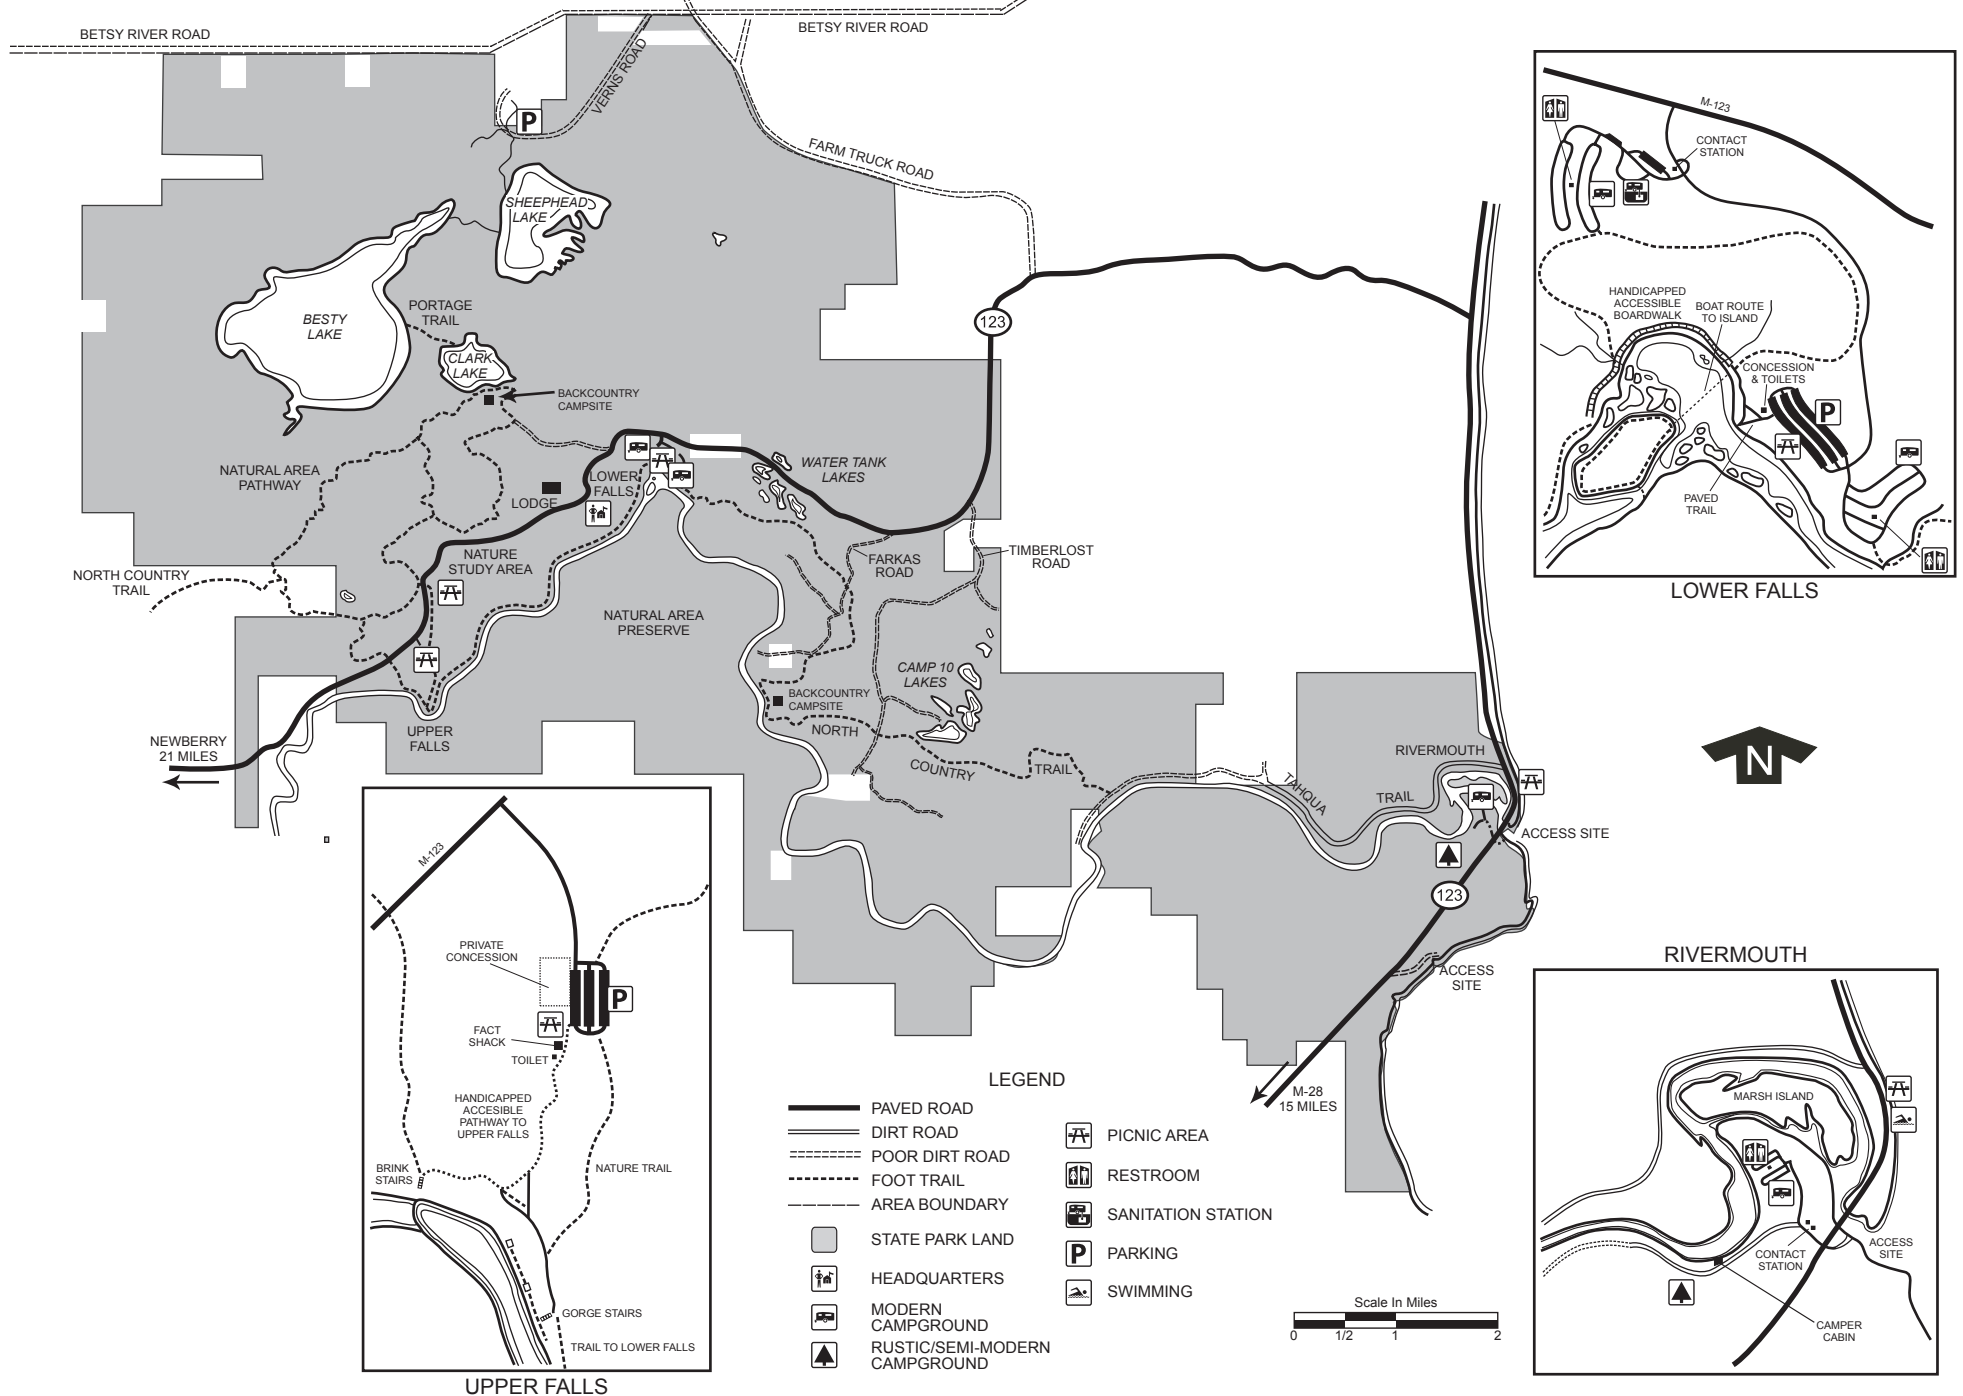

Tahquamenon Falls State Park

- LEGEND**
- PAVED ROAD
 - DIRT ROAD
 - - - POOR DIRT ROAD
 - - - FOOT TRAIL
 - - - AREA BOUNDARY
 - STATE PARK LAND
 - 🏠 HEADQUARTERS
 - 🏠 MODERN CAMPGROUND
 - 🏠 RUSTIC/SEMI-MODERN CAMPGROUND
 - 🏠 PICNIC AREA
 - 🚻 RESTROOM
 - 🚻 SANITATION STATION
 - P PARKING
 - 🏊 SWIMMING